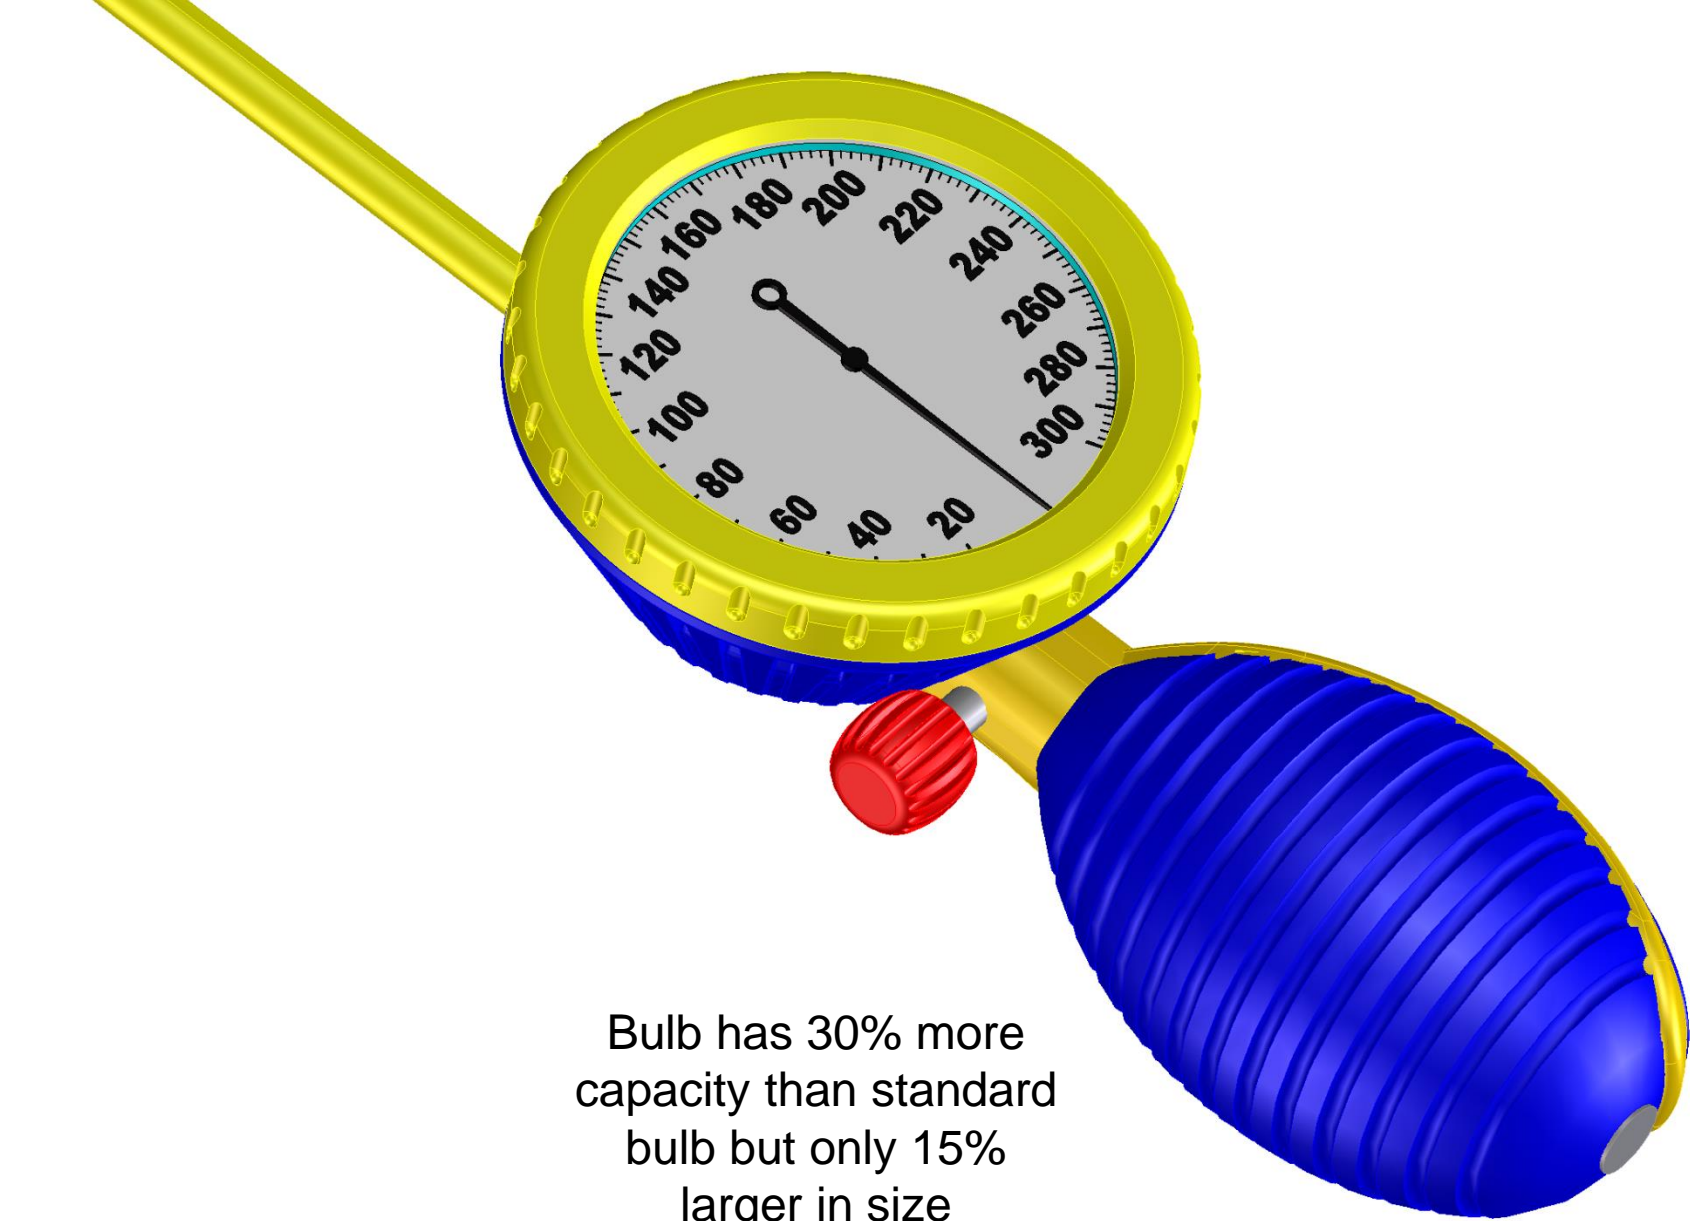

Confidential property of PTG Global
Confidential Property of PTG Global

PTGglobal
Giving Shape to Your Ideas

Bulb has 30% more capacity than standard bulb but only 15% larger in size

Handle design
increases
efficiency by 15%

Confidential property of PTG Global
Confidential Property of PTG Global

PTGglobal
Giving Shape to Your Ideas

Pressure transducer
on PCB senses the
pressure buildup

Once pressure reaches 20
PSI then the dial is
illuminated with the lighting