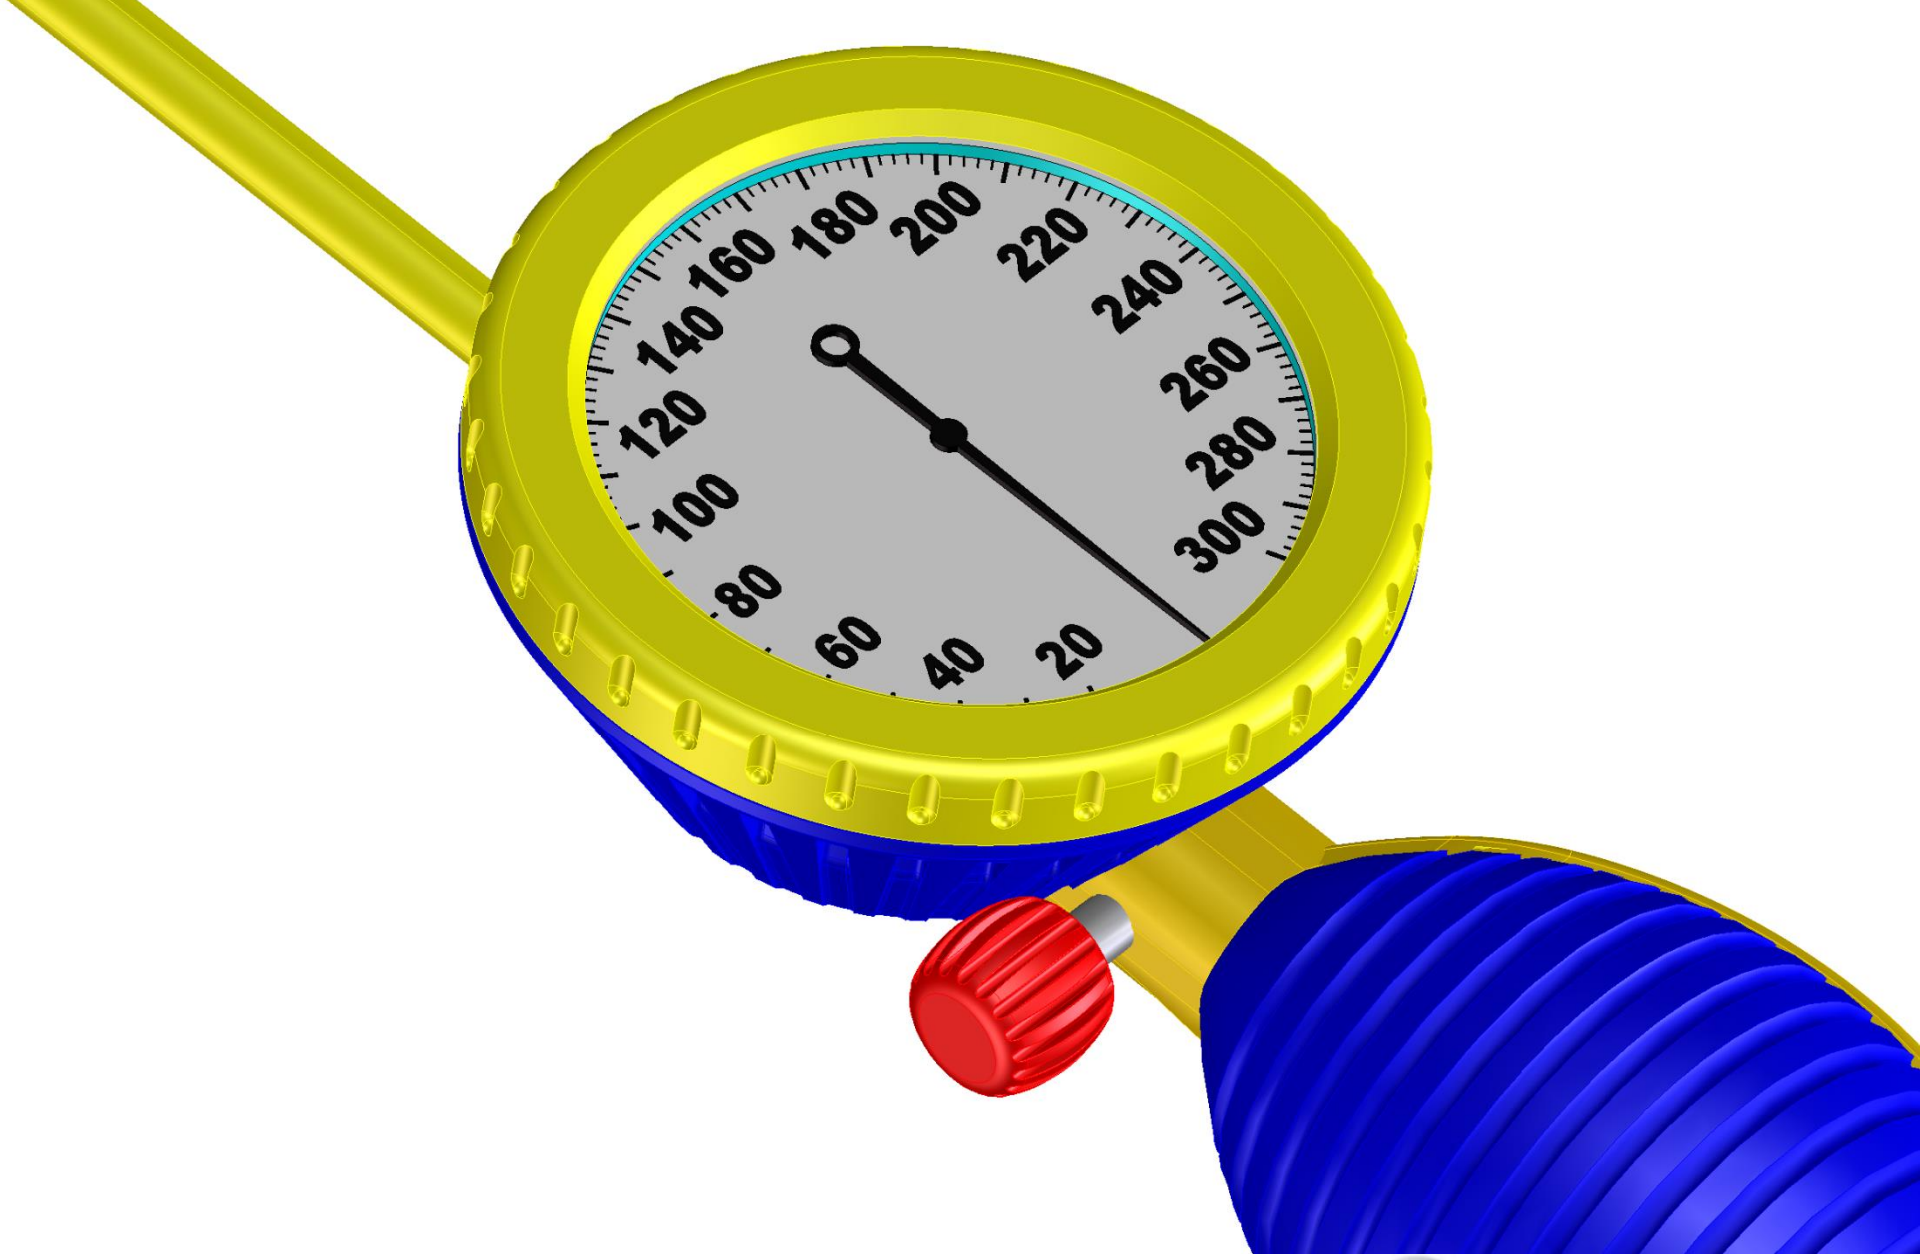

Confidential property of PTG Global
Confidential Property of PTG Global

PTGglobal
Giving Shape to Your Ideas

Bulb has 30% more capacity than standard bulb but only 15% larger in size

Handle design
increases
efficiency by 15%

Confidential property of PTG Global
Confidential Property of PTG Global

PTGglobal
Giving Shape to Your Ideas

Pressure transducer
on PCB senses the
pressure buildup

Once pressure reaches 20
PSI then the dial is
illuminated with the lighting