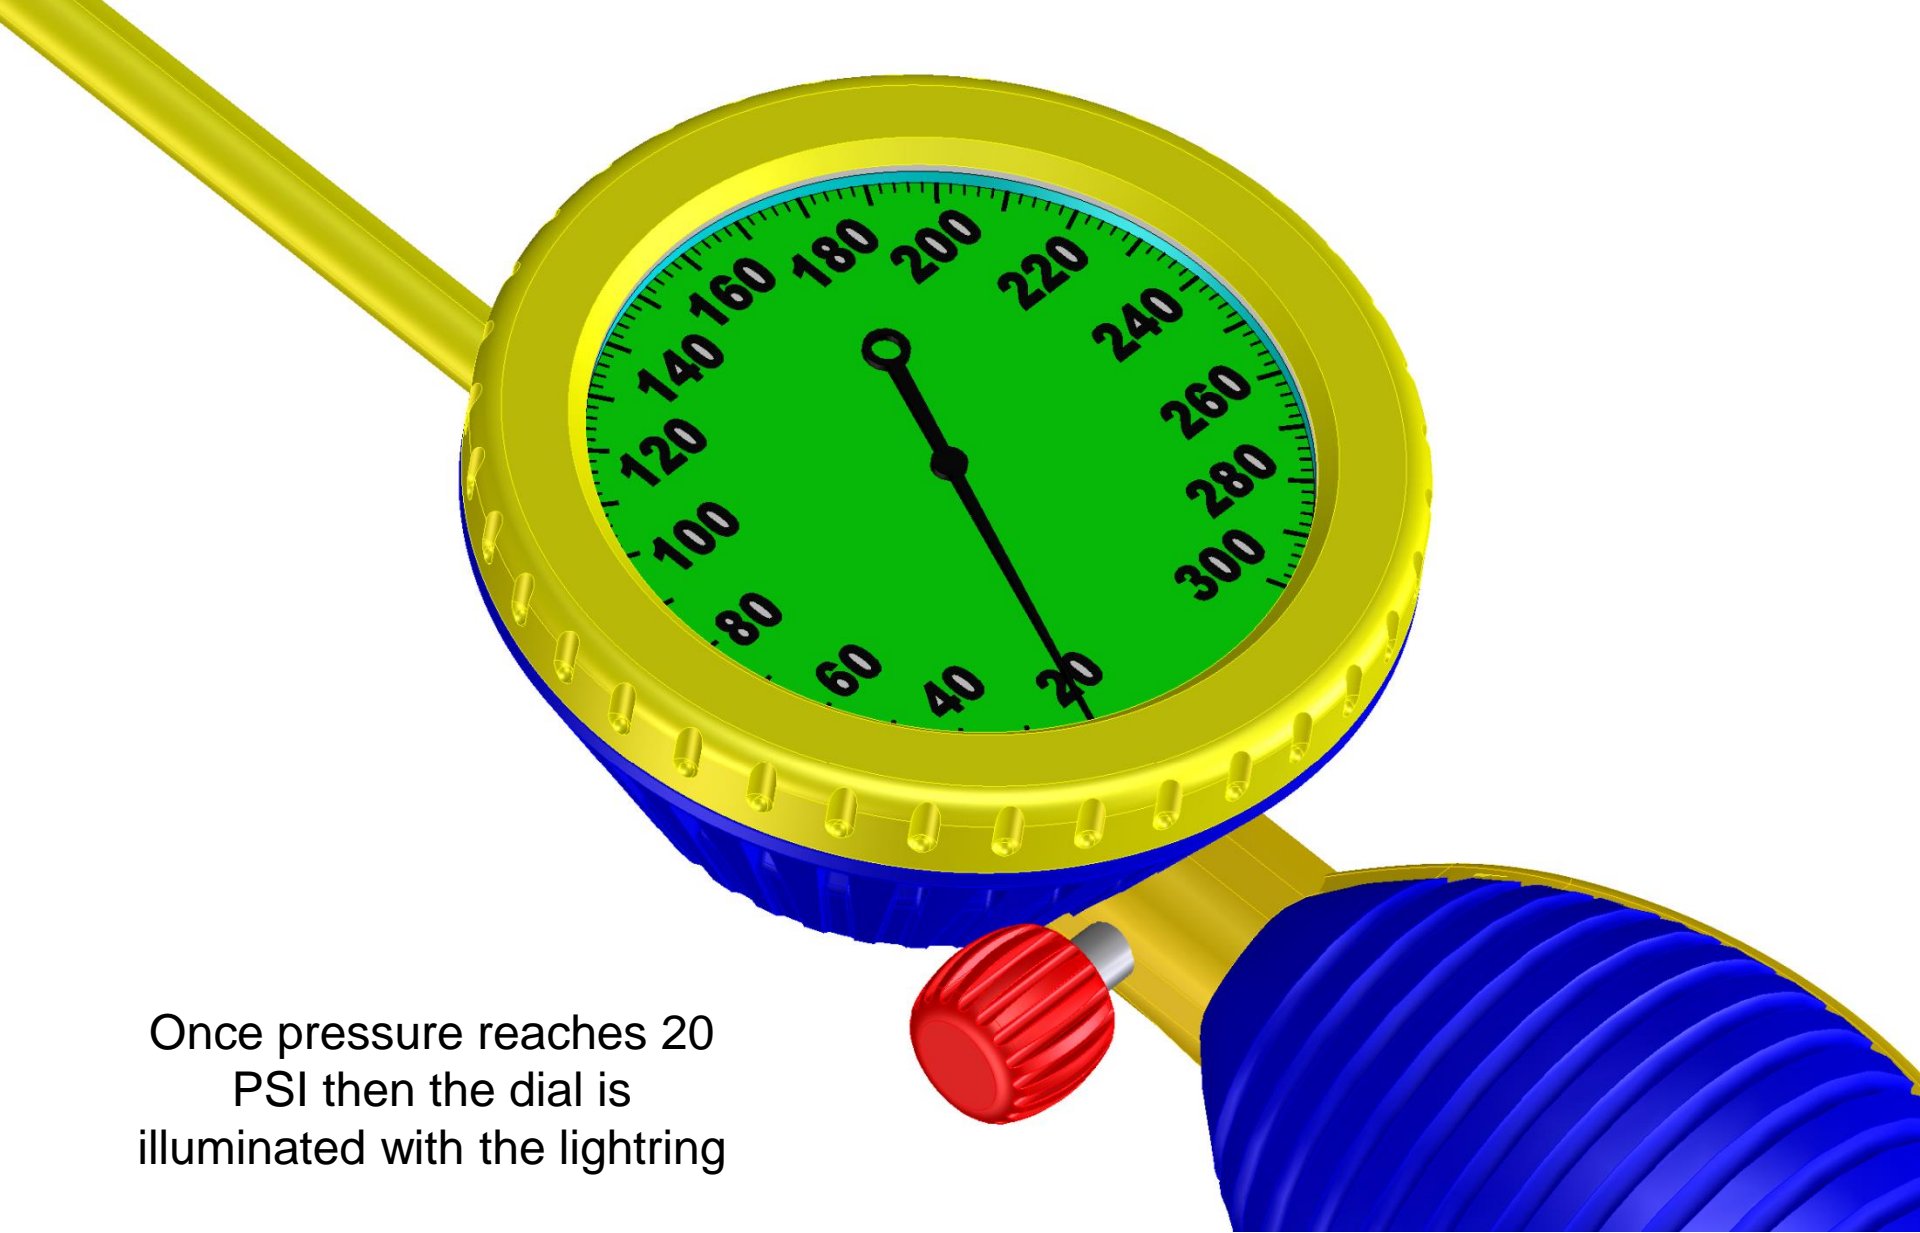

Confidential property of PTG Global
Confidential Property of PTG Global

PTGglobal
Giving Shape to Your Ideas

Bulb has 30% more capacity than standard bulb but only 15% larger in size

Handle design
increases
efficiency by 15%

Confidential property of PTG Global
Confidential Property of PTG Global

PTGglobal
Giving Shape to Your Ideas

Pressure transducer
on PCB senses the
pressure buildup

Once pressure reaches 20
PSI then the dial is
illuminated with the lighting