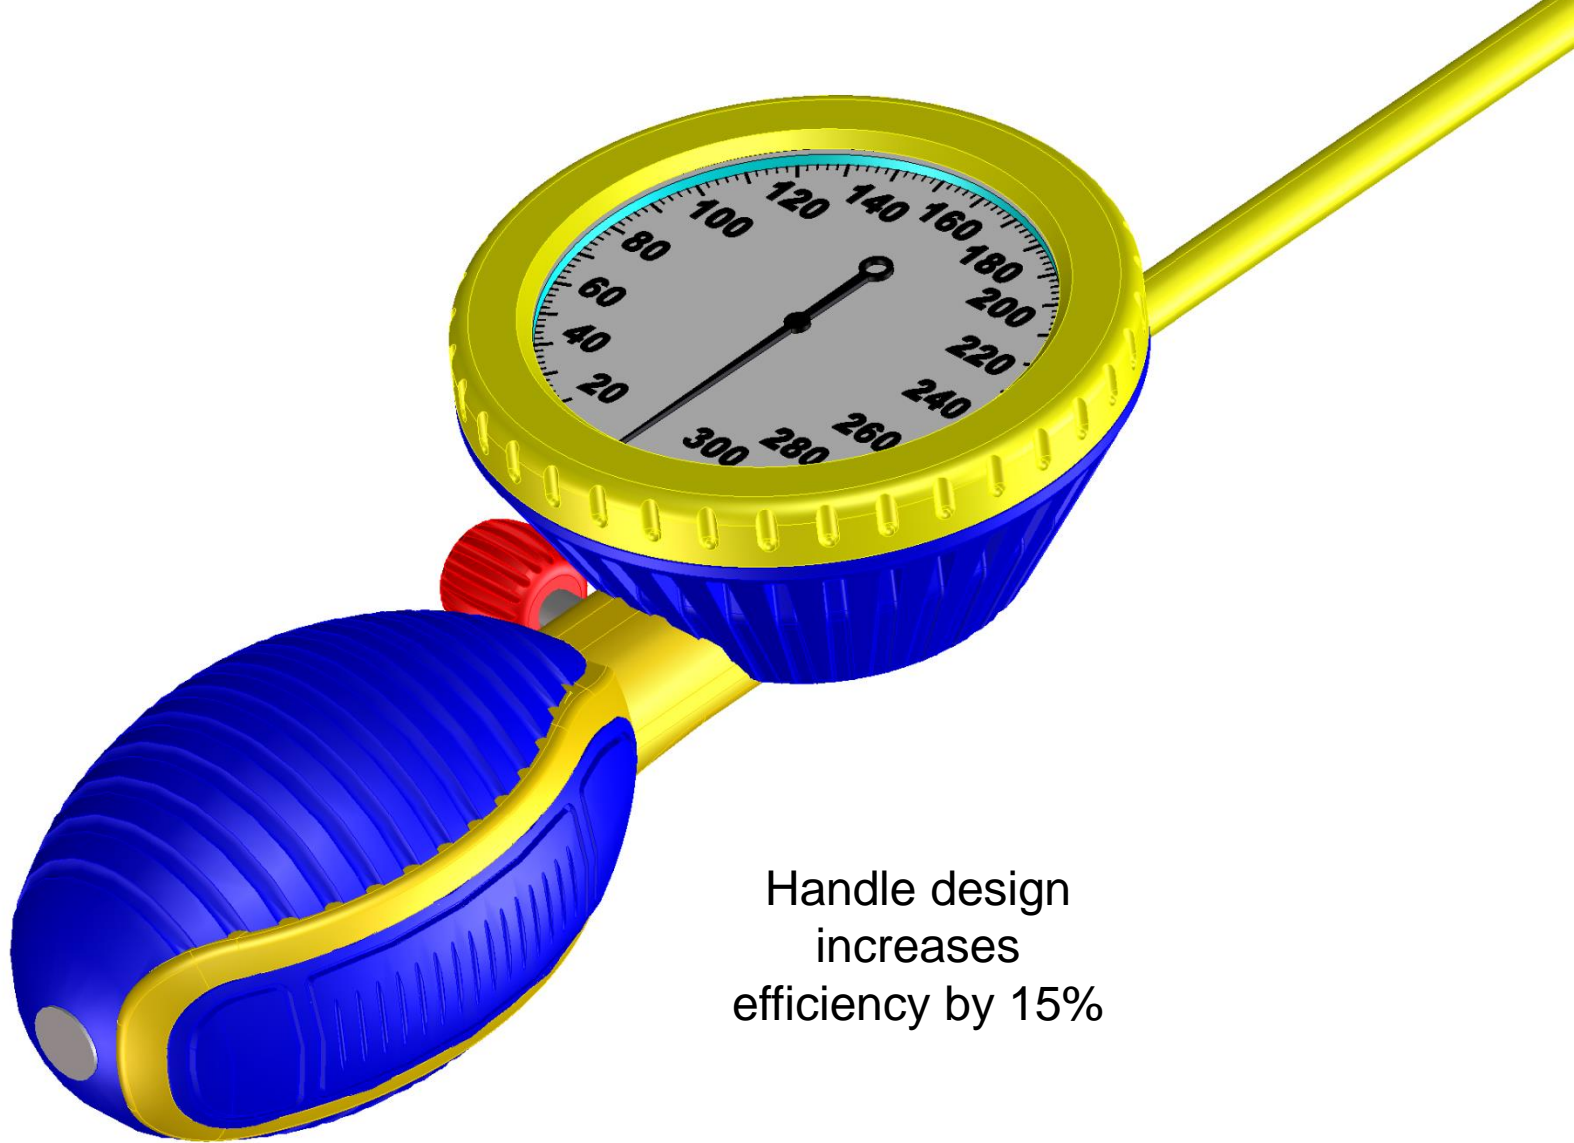

Confidential property of PTG Global
Confidential Property of PTG Global

PTGglobal
Giving Shape to Your Ideas

Bulb has 30% more capacity than standard bulb but only 15% larger in size

Handle design
increases
efficiency by 15%

Confidential property of PTG Global
Confidential Property of PTG Global

PTGglobal
Giving Shape to Your Ideas

Pressure transducer
on PCB senses the
pressure buildup

Once pressure reaches 20
PSI then the dial is
illuminated with the lighting