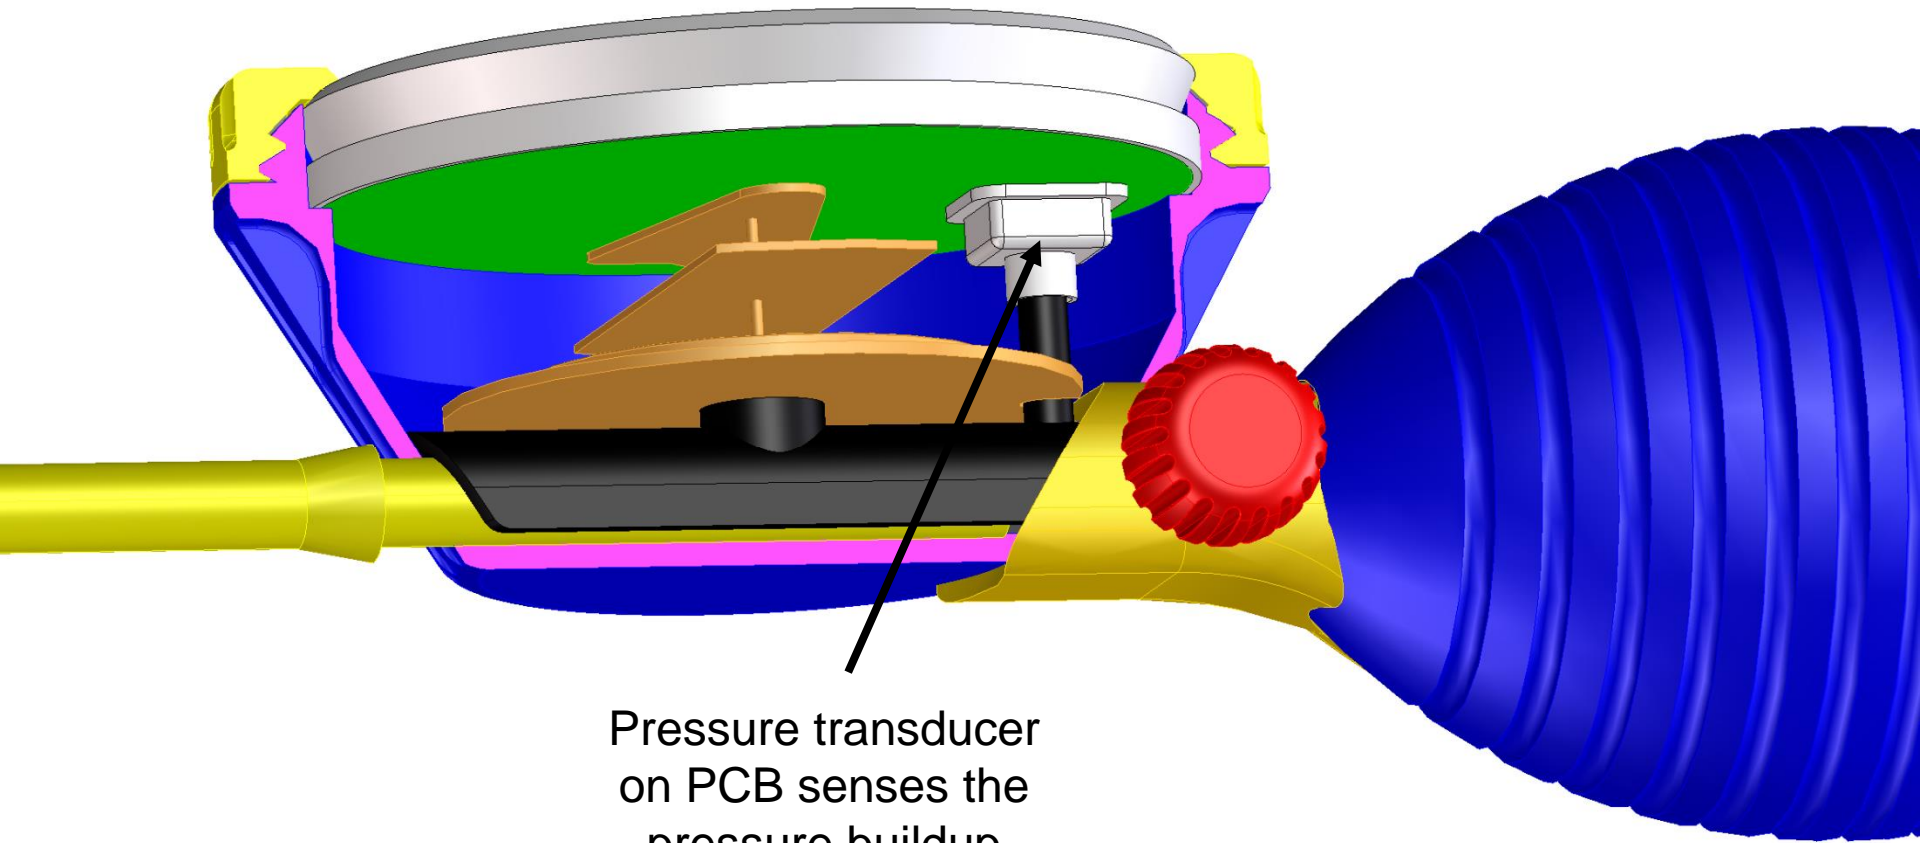

Confidential property of PTG Global
Confidential Property of PTG Global

PTGglobal
Giving Shape to Your Ideas

Bulb has 30% more capacity than standard bulb but only 15% larger in size

Handle design
increases
efficiency by 15%

Confidential property of PTG Global
Confidential Property of PTG Global

PTGglobal
Giving Shape to Your Ideas

Pressure transducer
on PCB senses the
pressure buildup

Once pressure reaches 20
PSI then the dial is
illuminated with the lighting